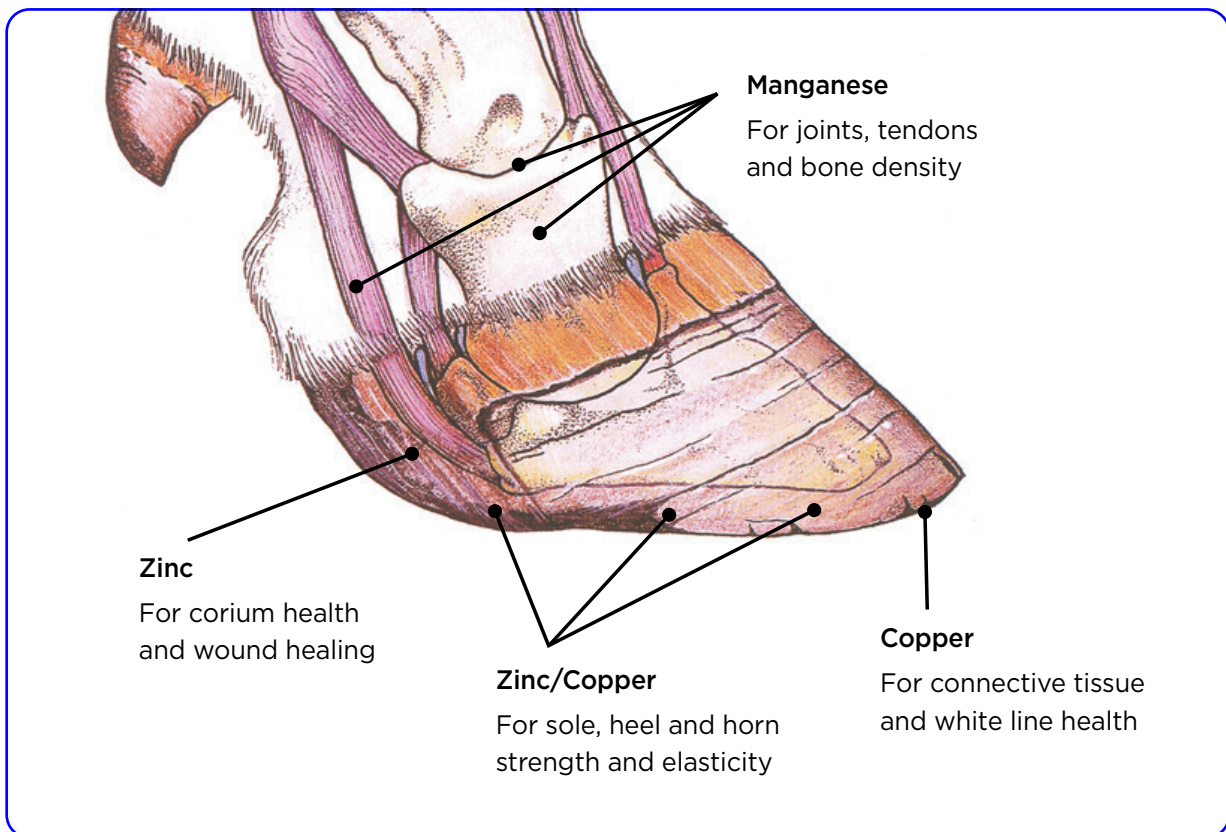

BUILDING HEALTHIER HOOVES

UNIQUE, 'AMINO ACID PATHWAY' MINERALS

Your herd's profitability depends on providing the right kind of nutrition at the right time. Exceptional nutrition supports everything from fertility to mammary health, to hoof integrity and overall wellbeing. Zinpro Performance Minerals®, are uniquely and more efficiently absorbed through 'amino acid transporters' in the gut. Once in circulation they are metabolized differently from other metal sources allowing the cow to utilize the trace minerals more effectively to deliver their full benefit.

Zinpro Locomotion/Mobility Score Conversion Table

Locomotion Score	1	2	3	4	5
Mobility Score	0	0-1	0-1	2	3

The Zinpro Locomotion Scoring system allows a more detailed and accurate measurement.

This Locomotion Scoring Brochure was developed by Steven L. Berry, DVM, MPVM, University of California-Davis, with adaptations from Nigel B. Cook, University of Wisconsin-Madison, and Zinpro Corporation, Eden Prairie, MN

For more information:
contact your Zinpro
representative or visit
zinpro.com